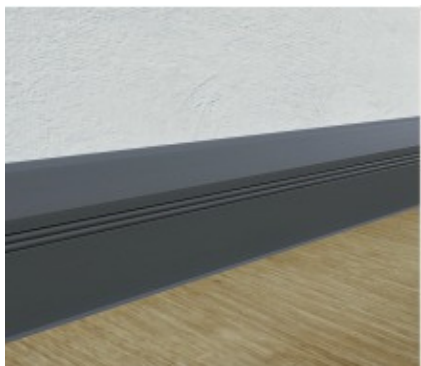

Elite E1004031