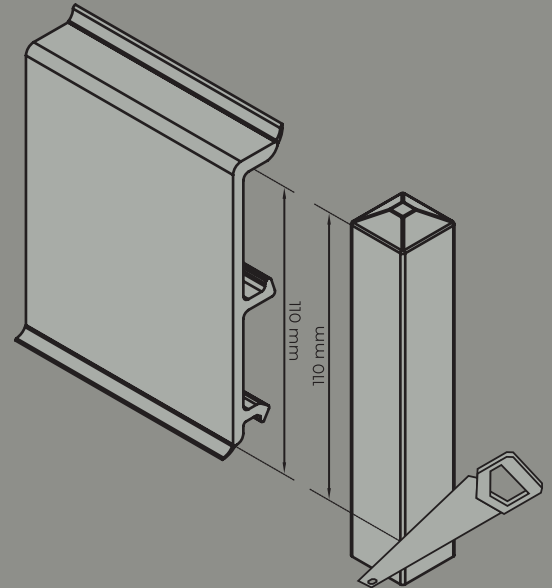

CORNER ACCESSORY

UNIVERSAL BLOCK

Our products can be applied without an accessory by cutting 45 degrees. If you still wish to use an accessory, we have the perfect one size fits all solution.

Comes with multiple color options. Can be cut from bottom to reduce it's height.

SCALE 1:1