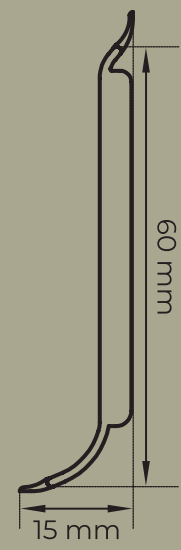

3 WAY SYSTEM

FLEXIBLE EDGES

OPTIMA 60

With its 60mm height, easy adhesive mounting and its flexible edge that covers the gaps that result from the unevenness of the walls and floors OPTIMA is an aesthetic alternative as well as an affordable one.

SCALE 1:1

Optima 0604031

Optima 0605031

Optima 0612031

Optima 0610031

100%
WATERPROOF

MITRE SAW

2 WAY SYSTEM