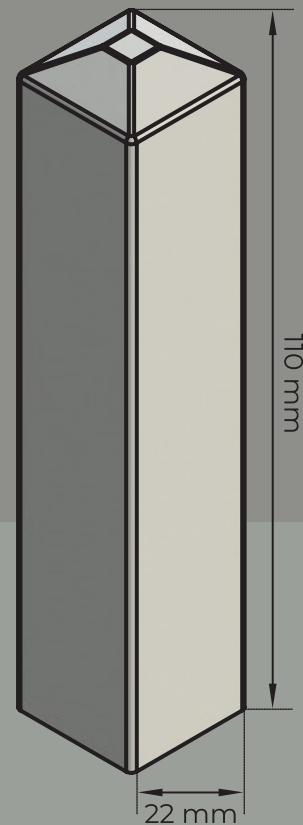

CORNER ACCESSORY

UNIVERSAL BLOCK

Our products can be applied without an accessory by cutting 45 degrees. If you still wish to use an accessory, we have the perfect one size fits all solution.

Comes with multiple color options. Can be cut from bottom to reduce it's height.

SCALE 1:1