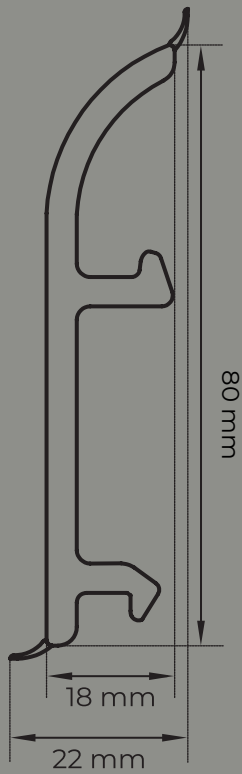

Solid 0904031

Solid 0905031

Solid 0909031

Solid 0910031

Solid 0912031

SCALE 1:1

**100%
WATERPROOF**

MITRE SAW

3 WAY SYSTEM

FLEXIBLE EDGES

OPTIMA 60

With its 60mm height, easy adhesive mounting and its flexible edge that covers the gaps that result from the unevenness of the walls and floors OPTIMA is an aesthetic alternative as well as an affordable one.